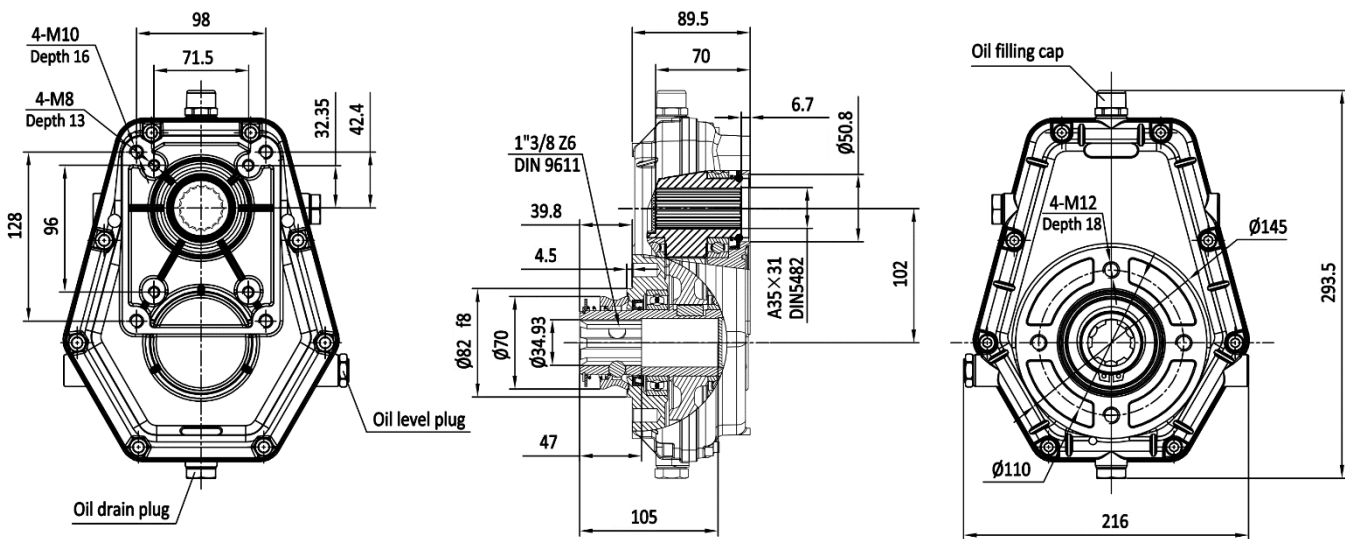

DATASHEET – DIMENZIJE

Connection:	Female - 1" 3/8
Revolution:	max. 3000 rpm
Input torque:	490 Nm
Output torque:	160 Nm
Input revolution:	540 rpm
Output revolution:	1620 rpm
For loads:	20 kW
Transmission ratio:	1:3